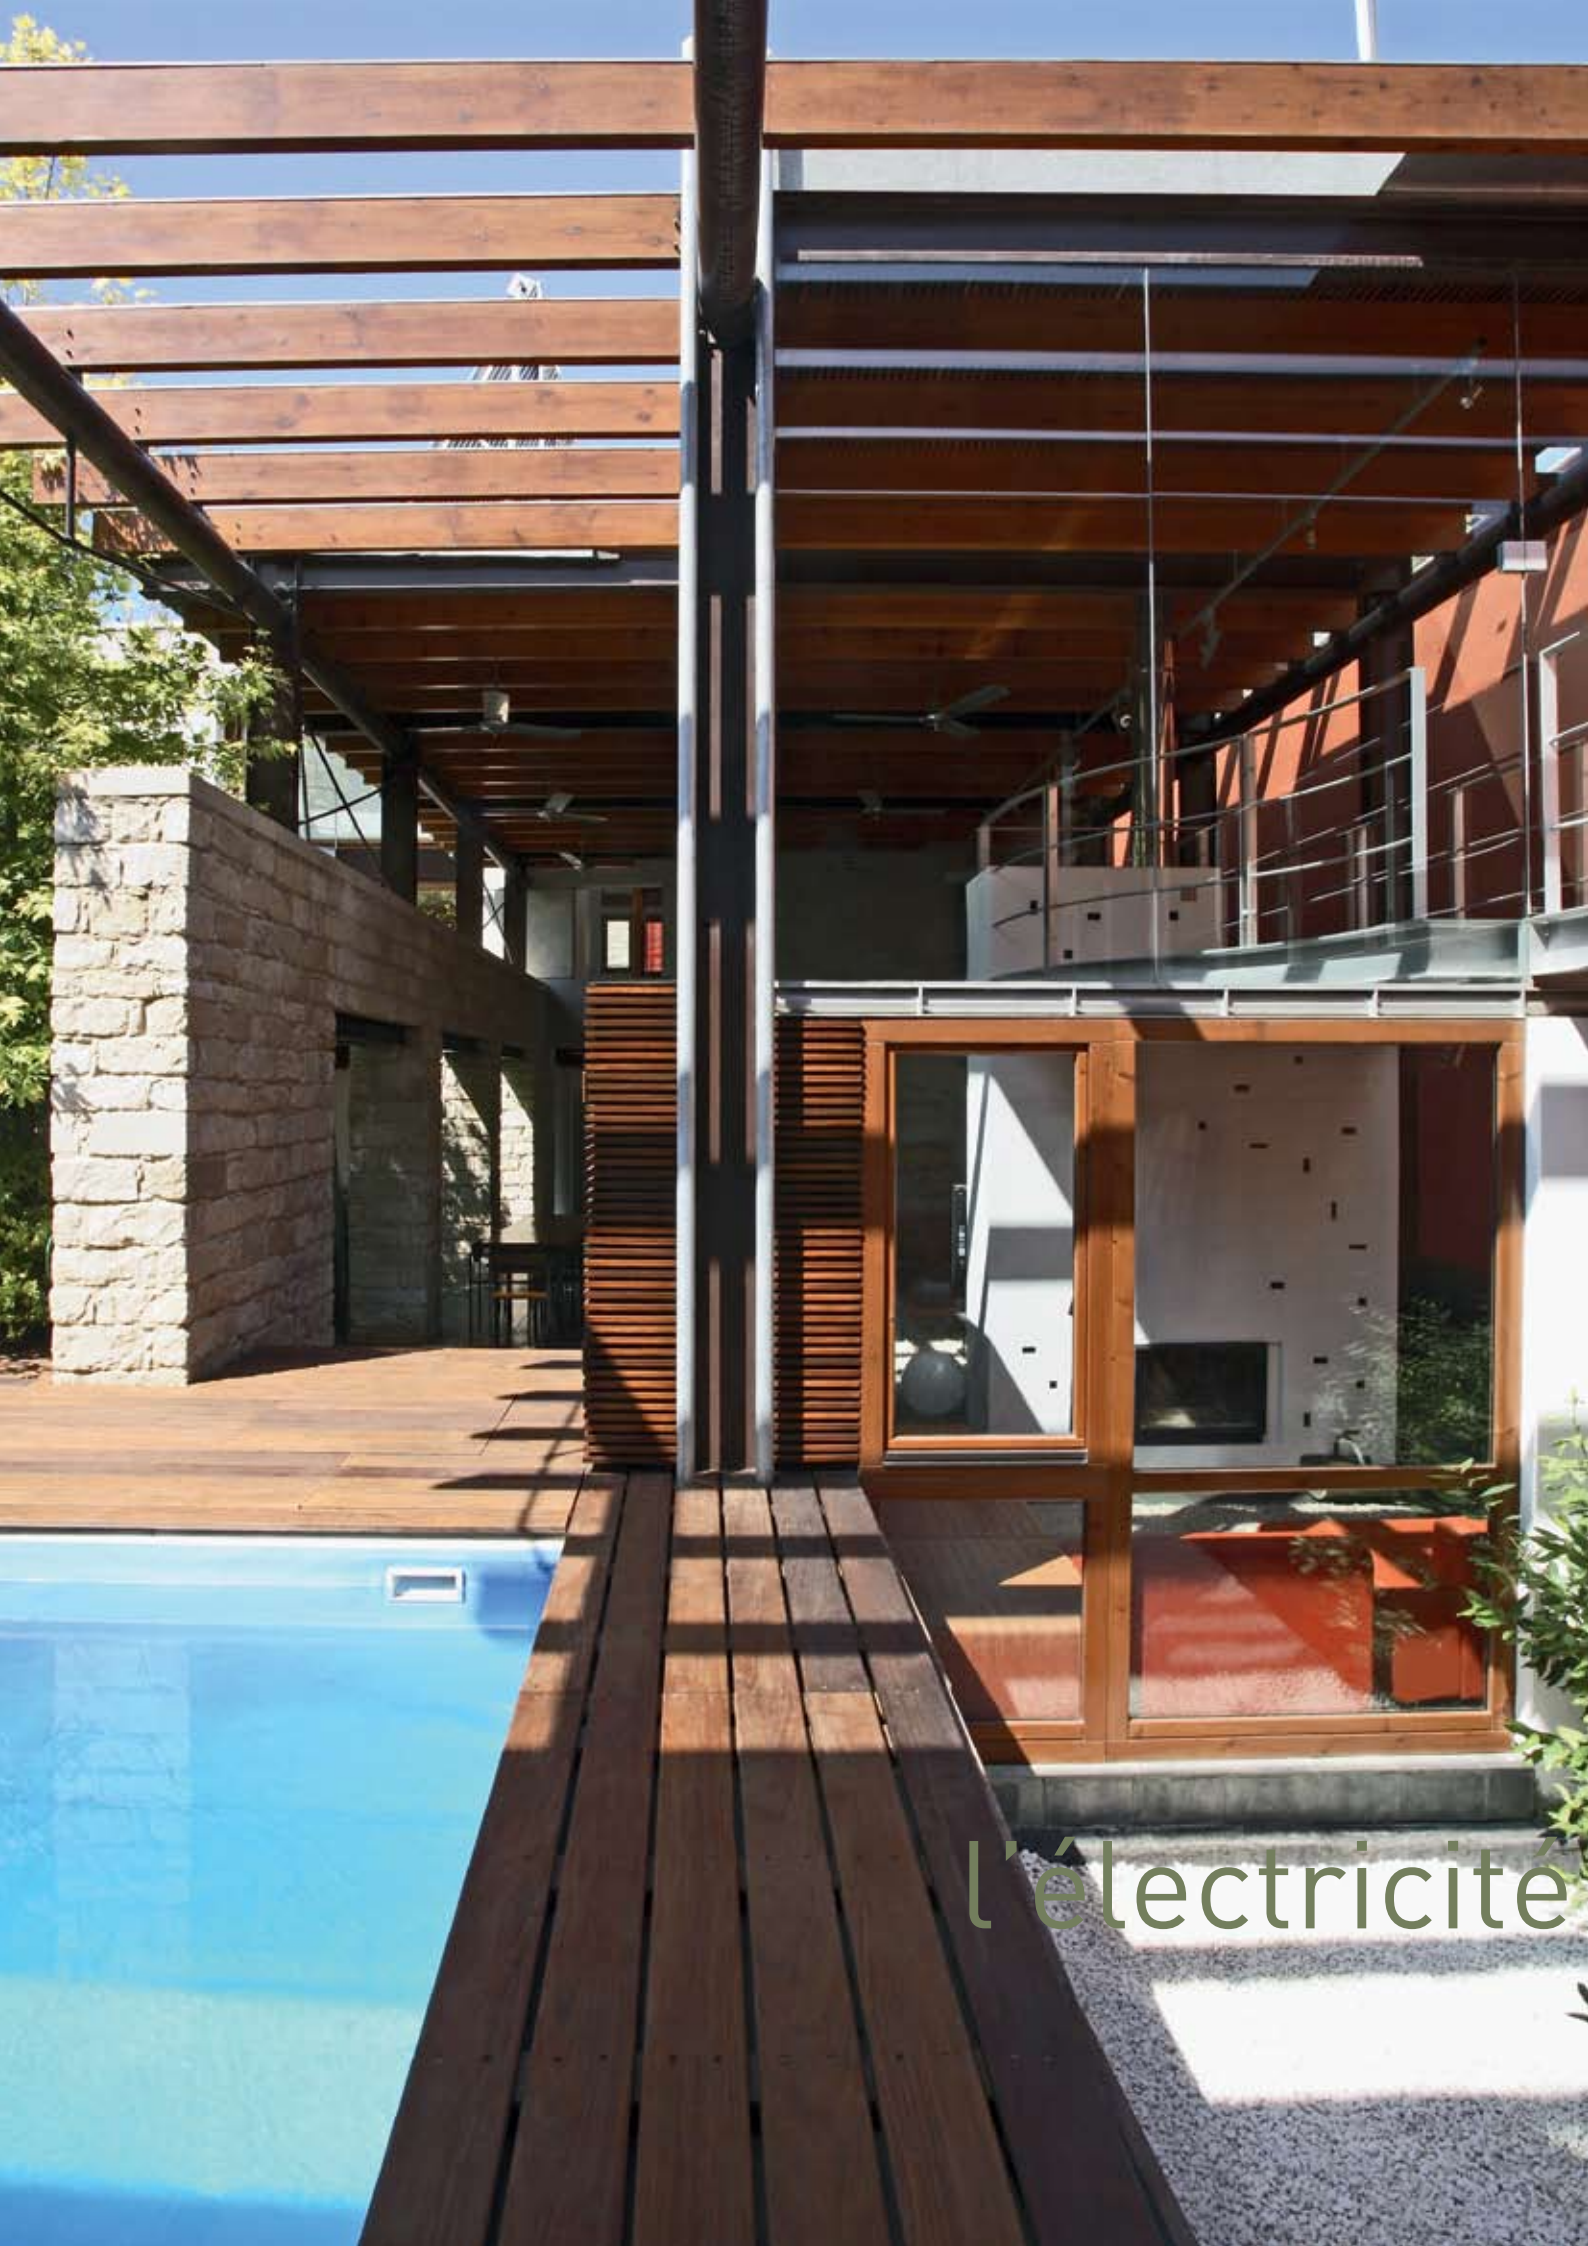

l'électricité